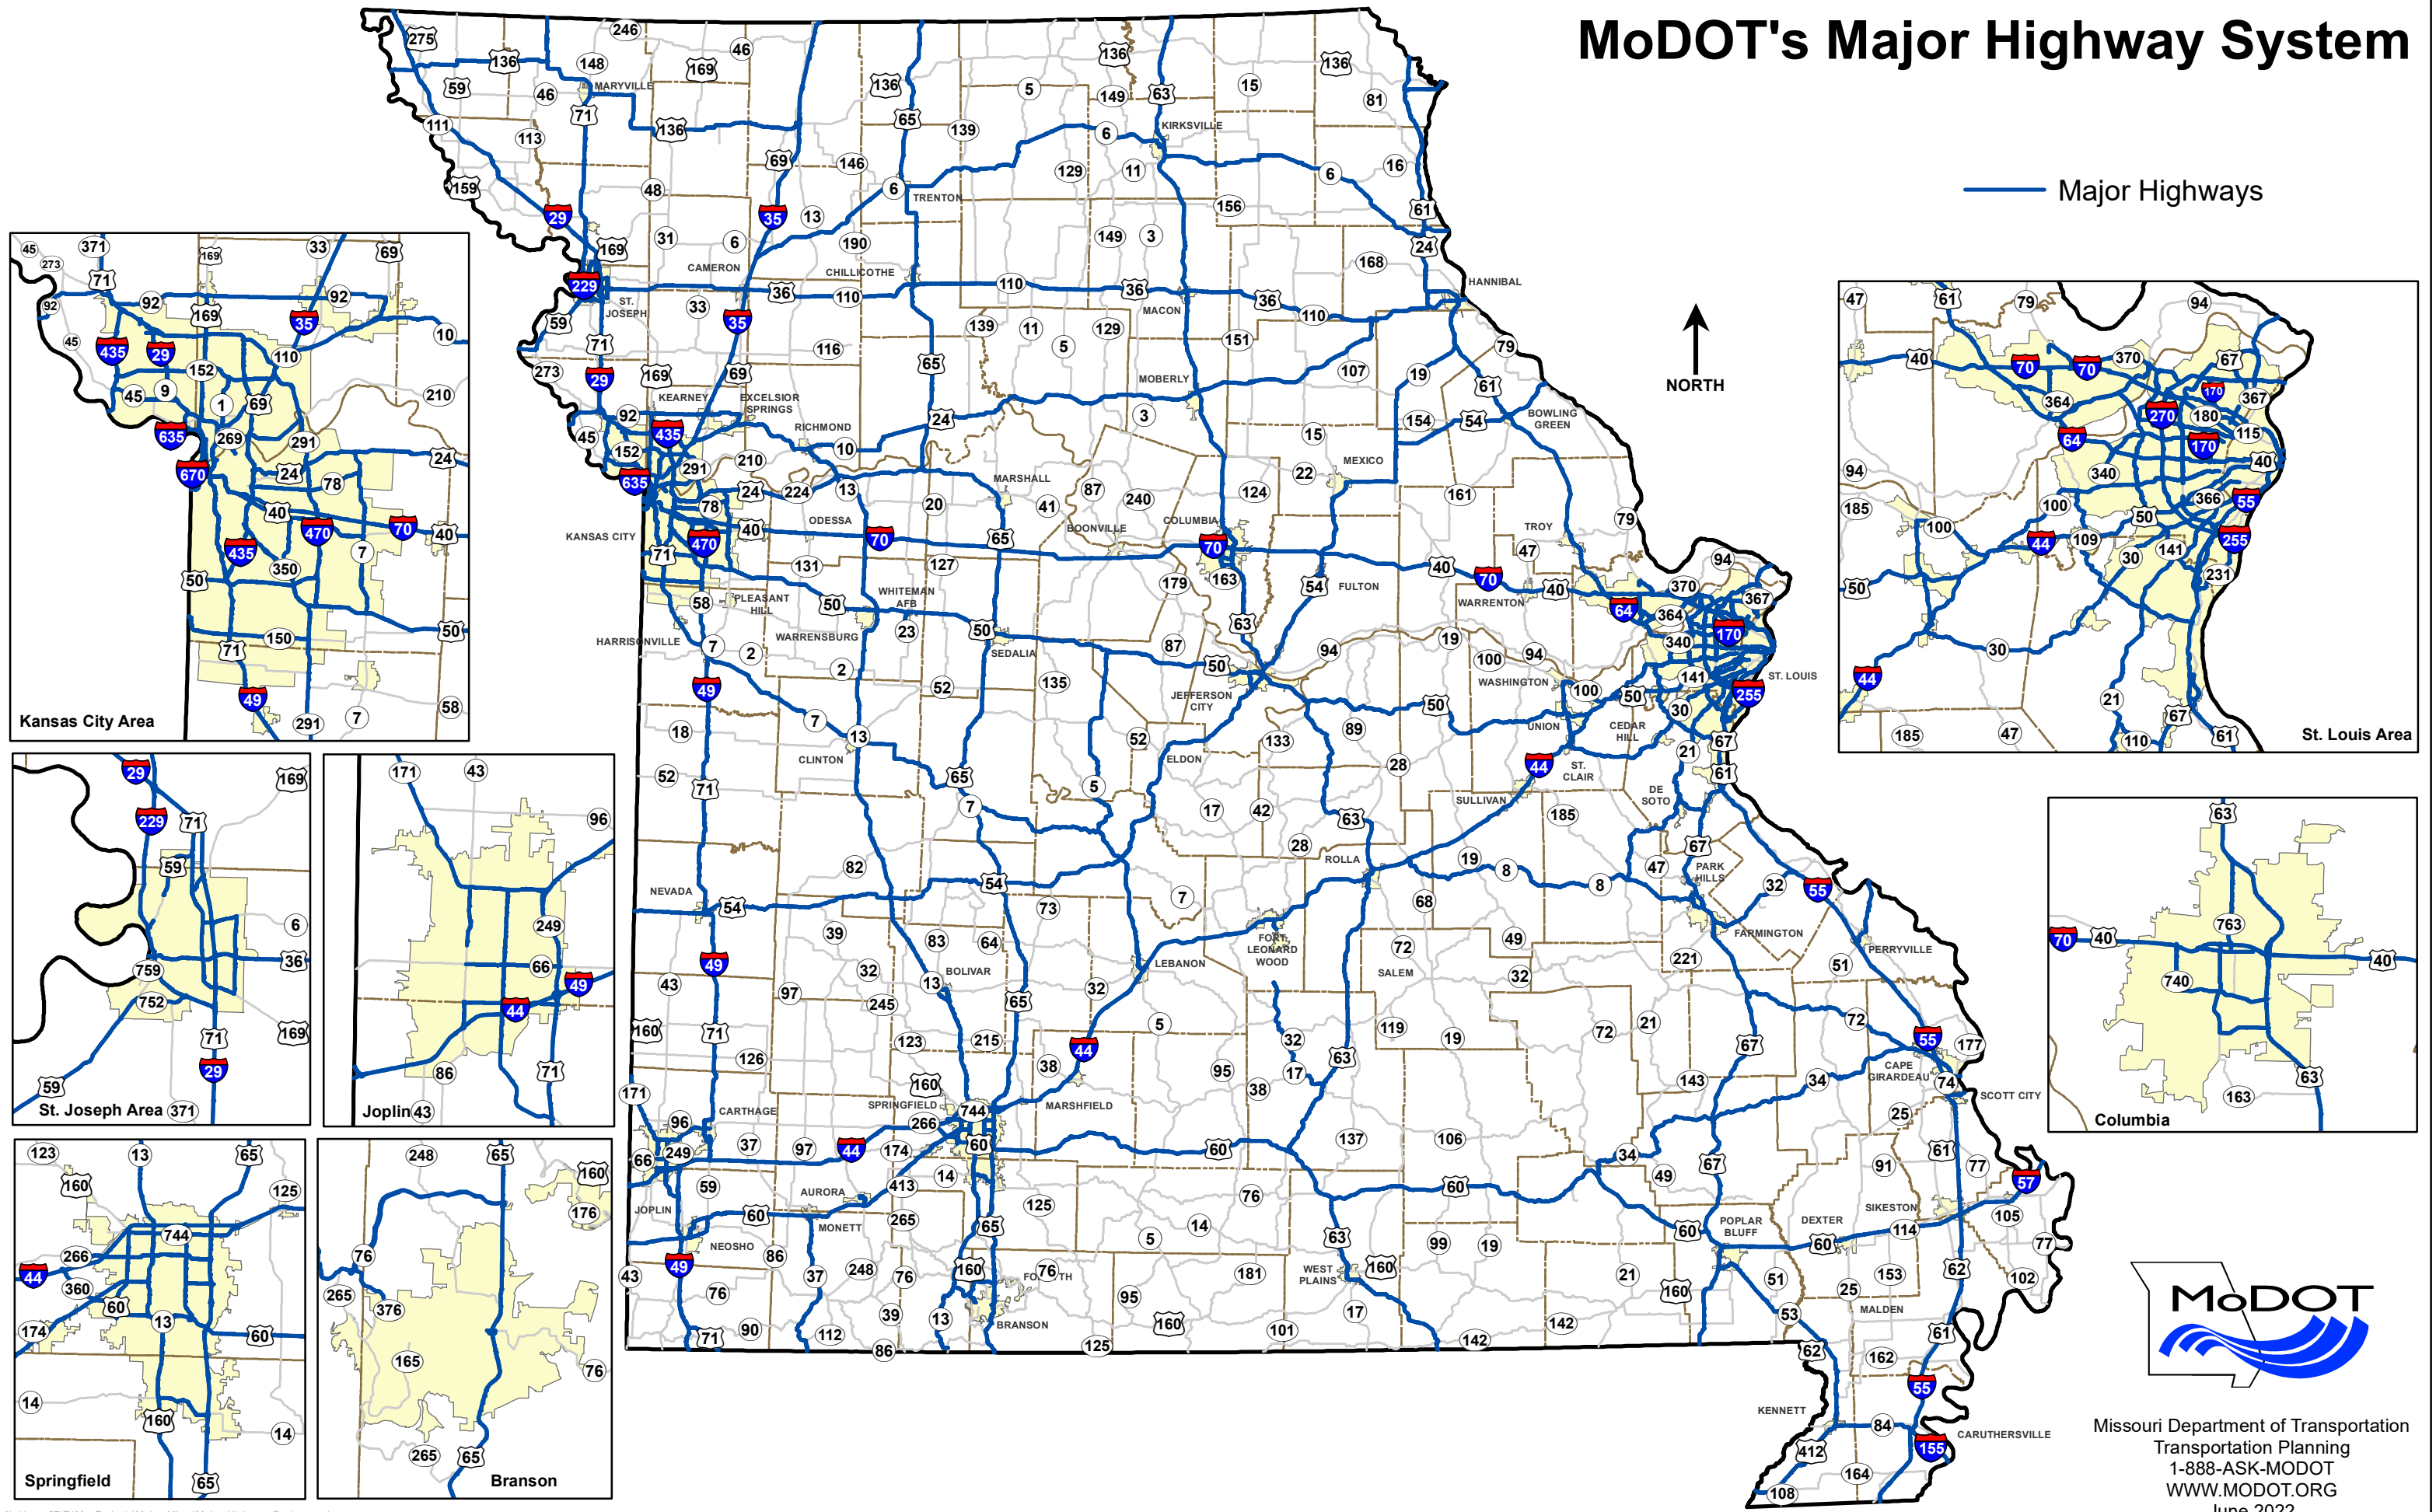

# MoDOT's Major Highway System

— Major Highways

Missouri Department of Transportation  
Transportation Planning  
1-888-ASK-MODOT  
WWW.MODOT.ORG  
June 2022

(\\ghw\wp07\Z:\MapProjects\Major\_Minor\Major\_Highway\_System.mxd