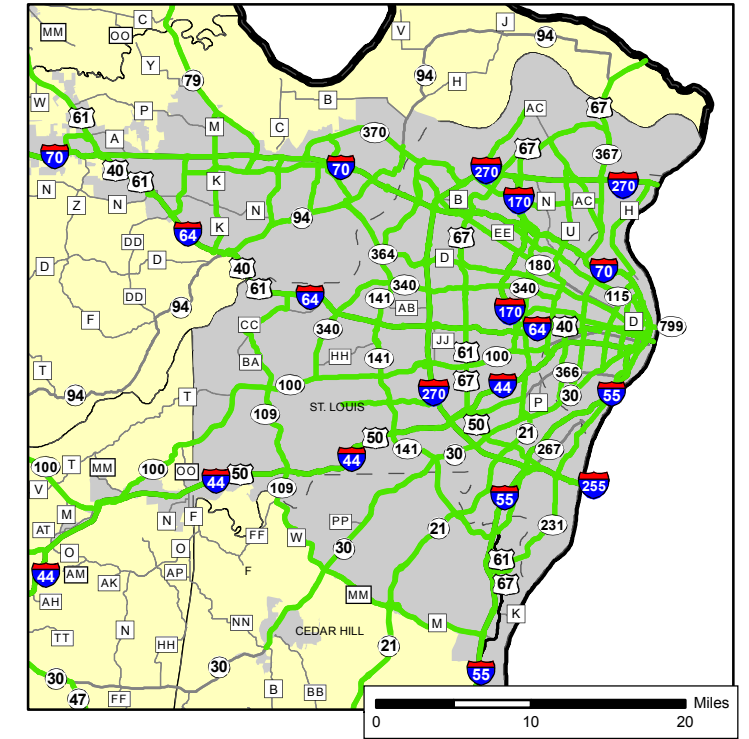

St. Joseph Area

MoDOT Controlled Travelways for Junkyards by Outdoor Advertising Area

St. Louis Area

Kansas City Area

SEE
KANSAS CITY
AREA INSET

SEE
Columbia
Area Inset

SEE
ST. LOUIS
AREA INSET

Columbia Area

Springfield Area

- MoDOT Controlled Travelways for Junkyards
- County Boundary
- Urban Areas

Joyce Musick
 Outdoor Advertising Manager
 P.O. Box 270
 Jefferson City, MO 65102
 Phone 573-522-6151
 Fax 573-751-3642
 Joyce.Musick@modot.mo.gov