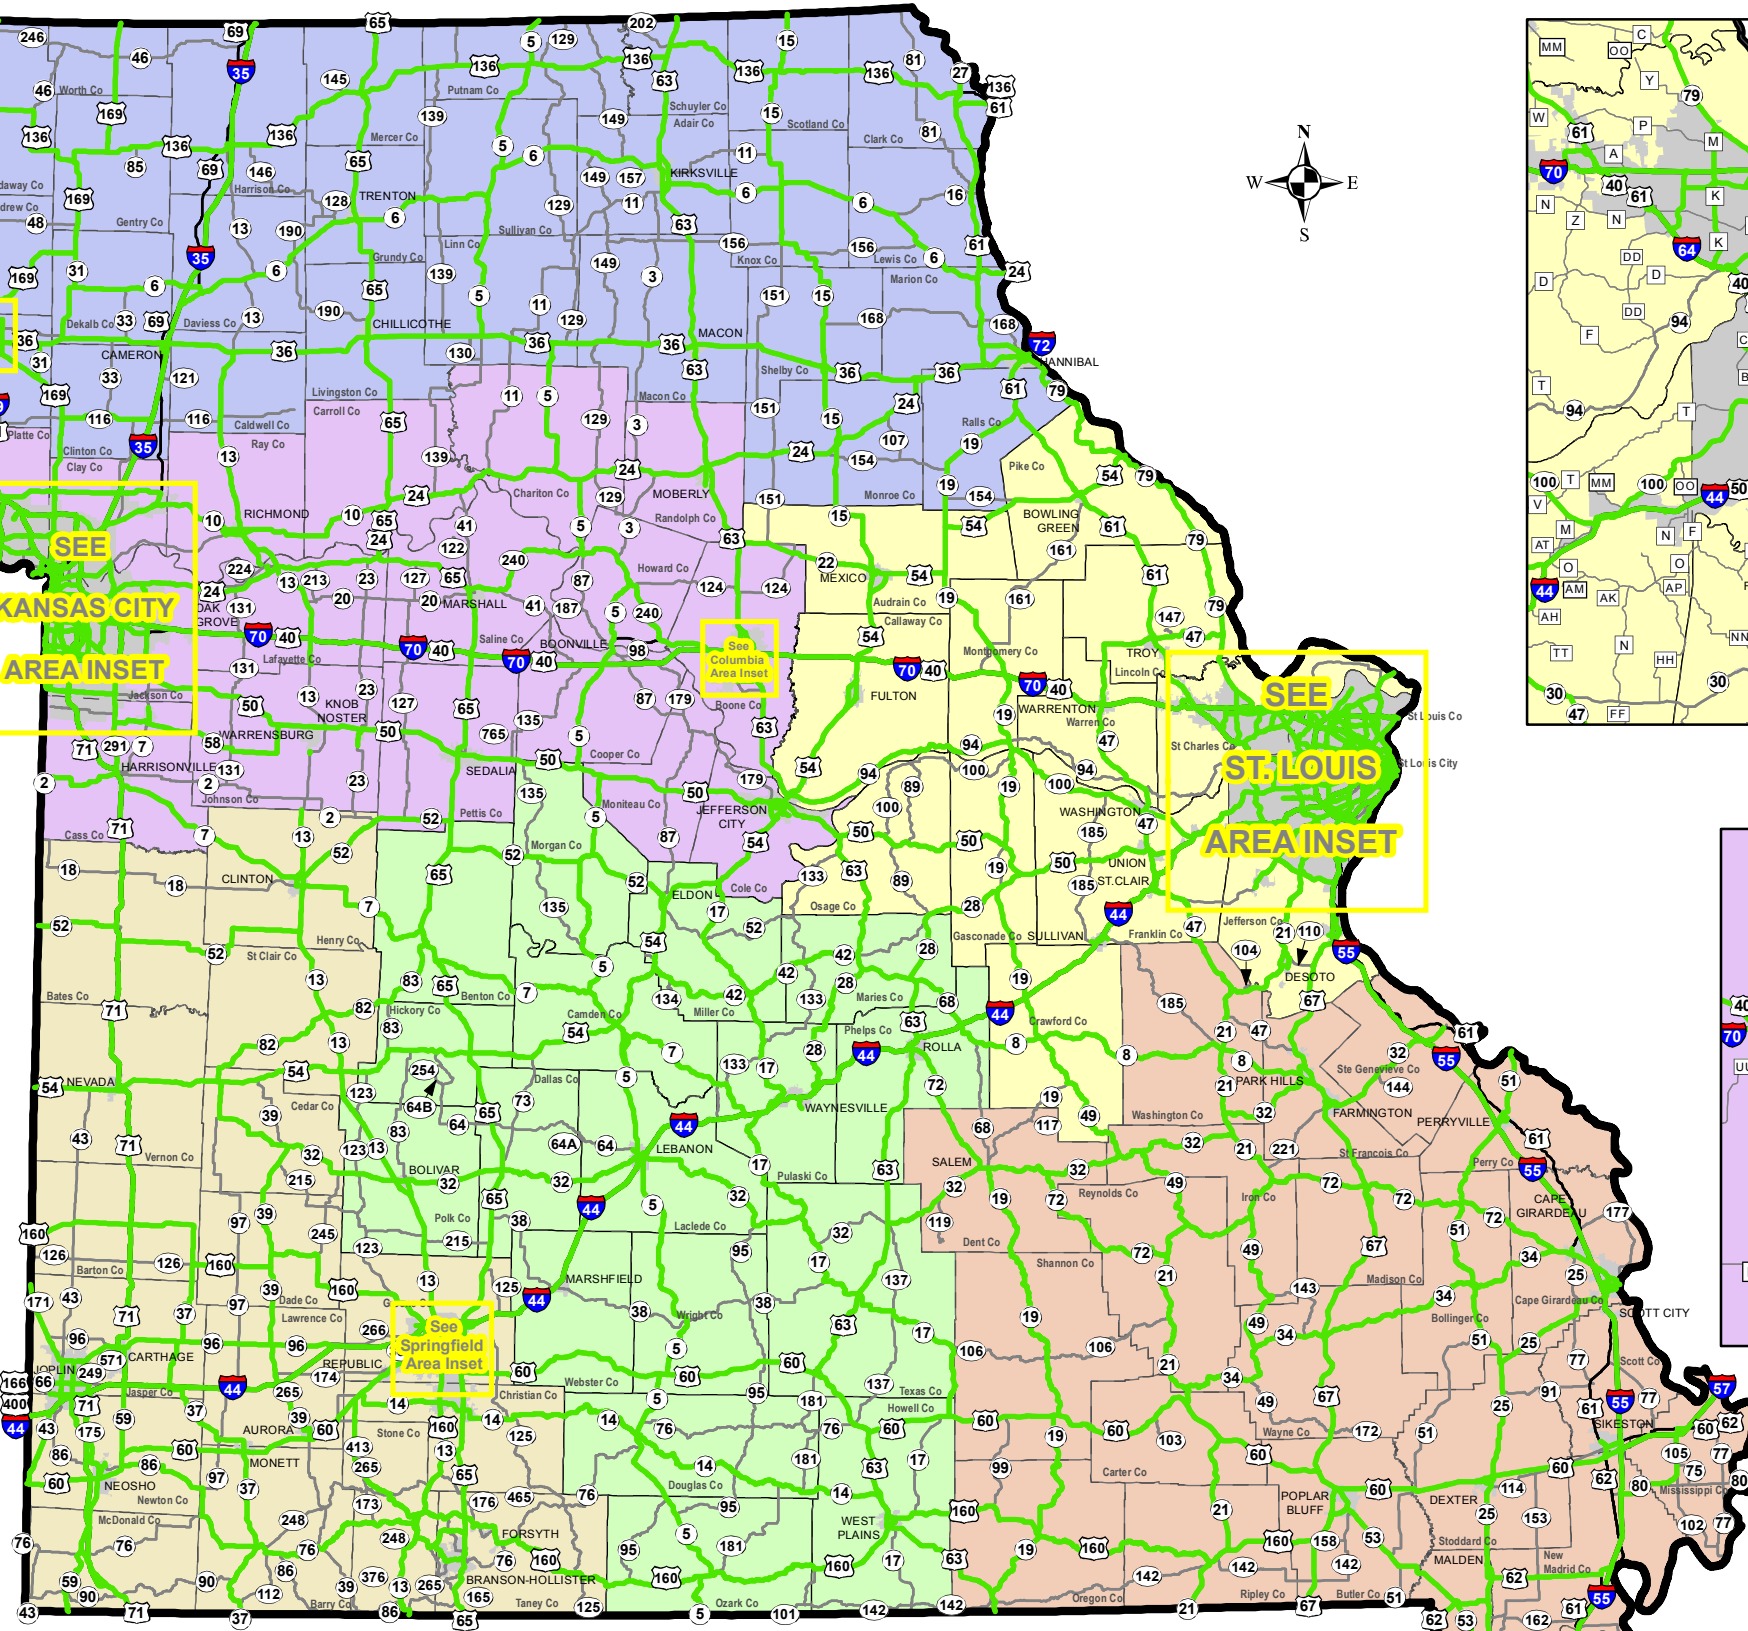

St. Joseph Area

MoDOT Controlled Travelways for Junkyards by Outdoor Advertising Area

St. Louis Area

Kansas City Area

SEE
KANSAS CITY
AREA INSET

SEE
Columbia
Area Inset

SEE
ST. LOUIS
AREA INSET

Columbia Area

Springfield Area

- MoDOT Controlled Travelways for Junkyards
- County Boundary
- Urban Areas

Joyce Musick
 Outdoor Advertising Manager
 P.O. Box 270
 Jefferson City, MO 65102
 Phone 573-522-6151
 Fax 573-751-3642
 Joyce.Musick@modot.mo.gov