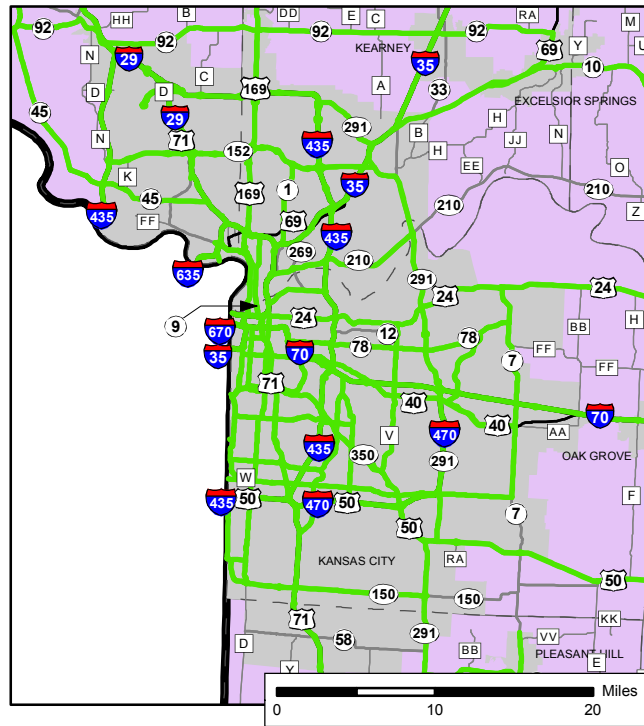

St. Joseph Area

MoDOT Controlled Travelways for Junkyards by Outdoor Advertising Area

St. Louis Area

Kansas City Area

SEE
KANSAS CITY
AREA INSET

SEE
Columbia
Area Inset

SEE
ST. LOUIS
AREA INSET

Columbia Area

Springfield Area

- MoDOT Controlled Travelways for Junkyards
- County Boundary
- Urban Areas

Joyce Musick
 Outdoor Advertising Manager
 P.O. Box 270
 Jefferson City, MO 65102
 Phone 573-522-6151
 Fax 573-751-3642
 Joyce.Musick@modot.mo.gov