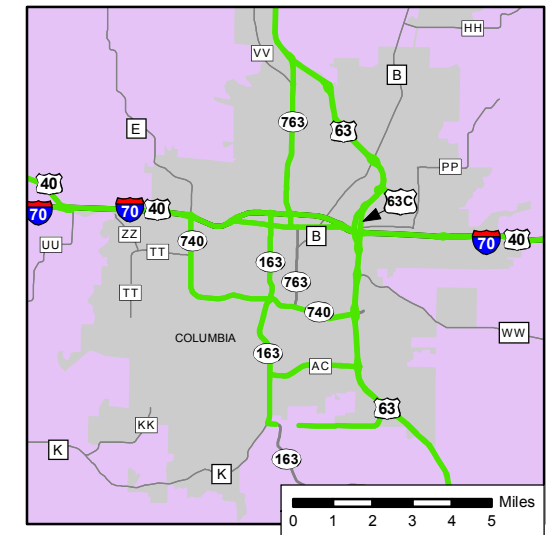

St. Joseph Area

MoDOT Controlled Travelways for Junkyards by Outdoor Advertising Area

St. Louis Area

Kansas City Area

SEE
KANSAS CITY
AREA INSET

SEE
Columbia
Area Inset

SEE
ST. LOUIS
AREA INSET

Columbia Area

Springfield Area

- MoDOT Controlled Travelways for Junkyards
- County Boundary
- Urban Areas

Joyce Musick
 Outdoor Advertising Manager
 P.O. Box 270
 Jefferson City, MO 65102
 Phone 573-522-6151
 Fax 573-751-3642
 Joyce.Musick@modot.mo.gov