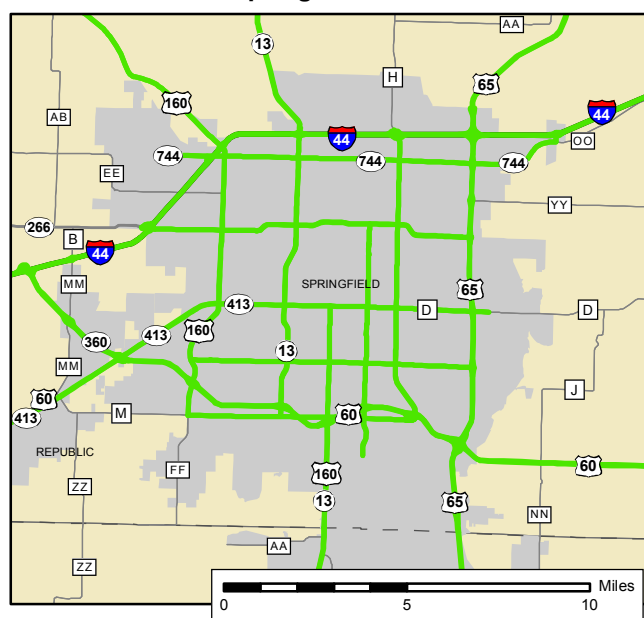

St. Joseph Area

MoDOT Controlled Travelways for Junkyards by Outdoor Advertising Area

St. Louis Area

Kansas City Area

SEE
KANSAS CITY
AREA INSET

SEE
Columbia
Area Inset

SEE
ST. LOUIS
AREA INSET

Columbia Area

Springfield Area

- MoDOT Controlled Travelways for Junkyards
- County Boundary
- Urban Areas

Joyce Musick
 Outdoor Advertising Manager
 P.O. Box 270
 Jefferson City, MO 65102
 Phone 573-522-6151
 Fax 573-751-3642
 Joyce.Musick@modot.mo.gov