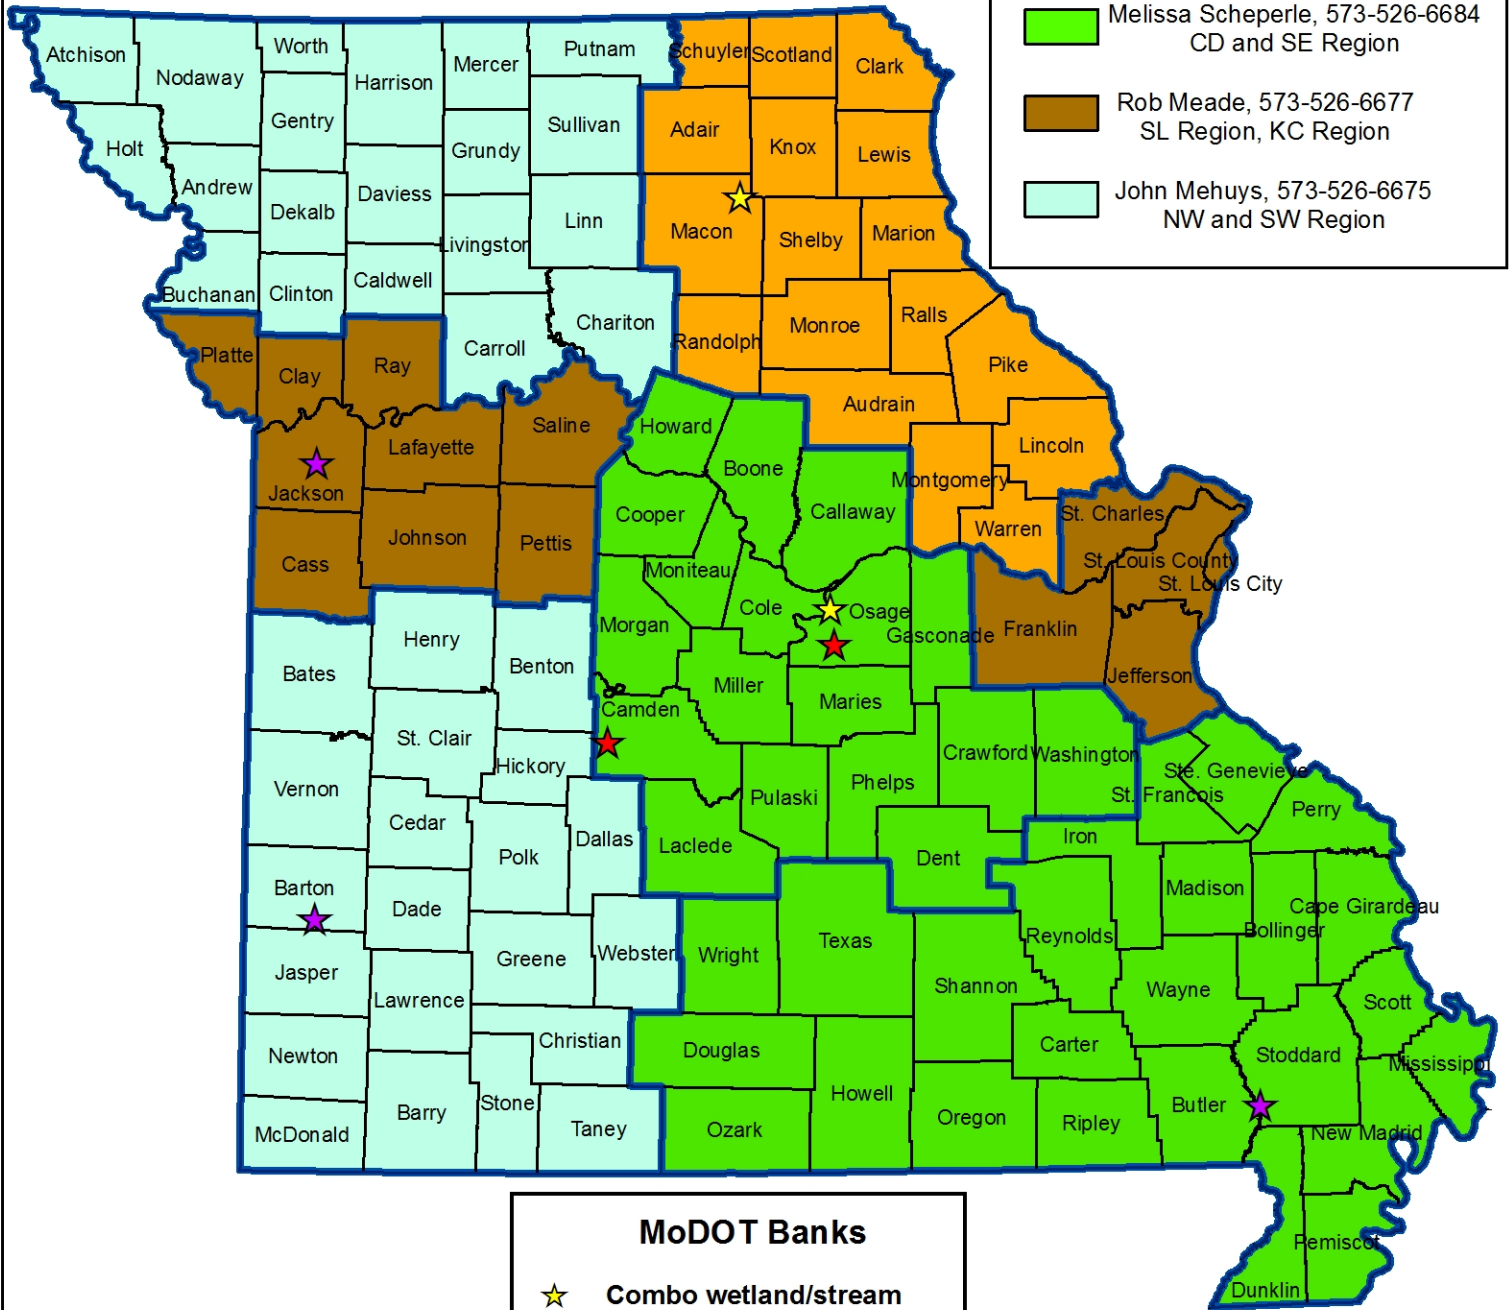

Missouri Department of Transportation Wetland Specialist's Assignments

	Nate Muenks, 573-751-2790 NE Region
	Melissa Scheperle, 573-526-6684 CD and SE Region
	Rob Meade, 573-526-6677 SL Region, KC Region
	John Mehufs, 573-526-6675 NW and SW Region