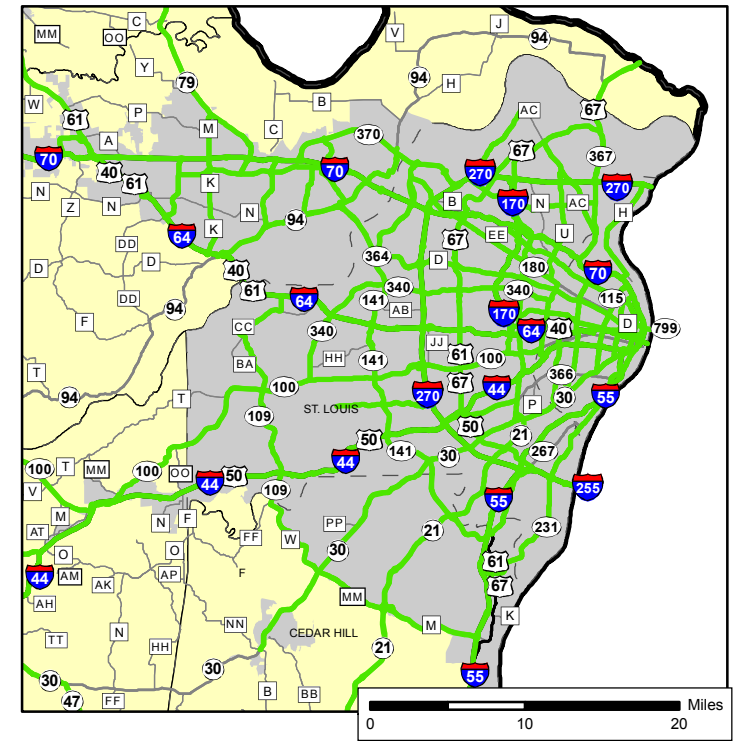

St. Joseph Area

MoDOT Controlled Travelways for Junkyards by Outdoor Advertising Area

St. Louis Area

Kansas City Area

SEE
KANSAS CITY
AREA INSET

SEE
COLUMBIA
AREA INSET

SEE
ST. LOUIS
AREA INSET

Columbia Area

Springfield Area

- MoDOT Controlled Travelways for Junkyards
- - County Boundary
- Urban Areas

Joyce Musick
Outdoor Advertising Manager
P.O. Box 270
Jefferson City, MO 65102
Phone 573-522-6151
Fax 573-751-3642
Joyce.Musick@modot.mo.gov