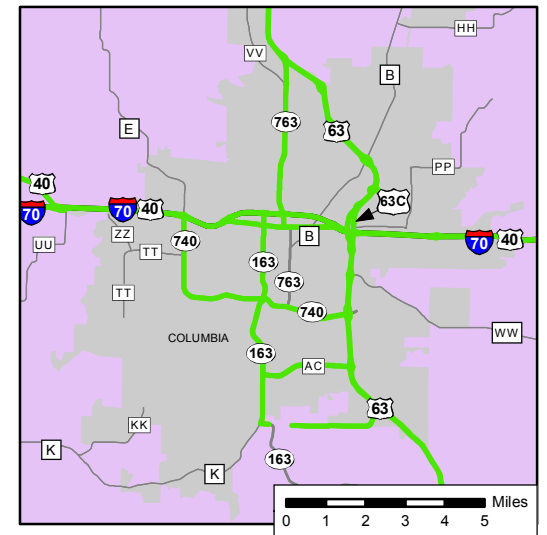

St. Joseph Area

MoDOT Controlled Travelways for Junkyards by Outdoor Advertising Area

St. Louis Area

Kansas City Area

SEE
KANSAS CITY
AREA INSET

SEE
COLUMBIA
AREA INSET

SEE
ST. LOUIS
AREA INSET

Columbia Area

Springfield Area

- MoDOT Controlled Travelways for Junkyards
- - County Boundary
- Urban Areas

Joyce Musick
Outdoor Advertising Manager
P.O. Box 270
Jefferson City, MO 65102
Phone 573-522-6151
Fax 573-751-3642
Joyce.Musick@modot.mo.gov