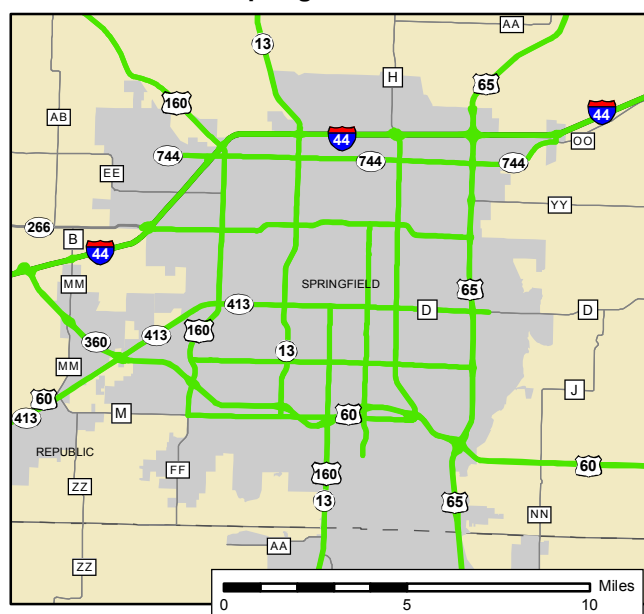

St. Joseph Area

MoDOT Controlled Travelways for Junkyards by Outdoor Advertising Area

St. Louis Area

Kansas City Area

SEE
KANSAS CITY
AREA INSET

SEE
COLUMBIA
AREA INSET

SEE
ST. LOUIS
AREA INSET

Columbia Area

Springfield Area

- MoDOT Controlled Travelways for Junkyards
- - County Boundary
- Urban Areas

Joyce Musick
Outdoor Advertising Manager
P.O. Box 270
Jefferson City, MO 65102
Phone 573-522-6151
Fax 573-751-3642
Joyce.Musick@modot.mo.gov