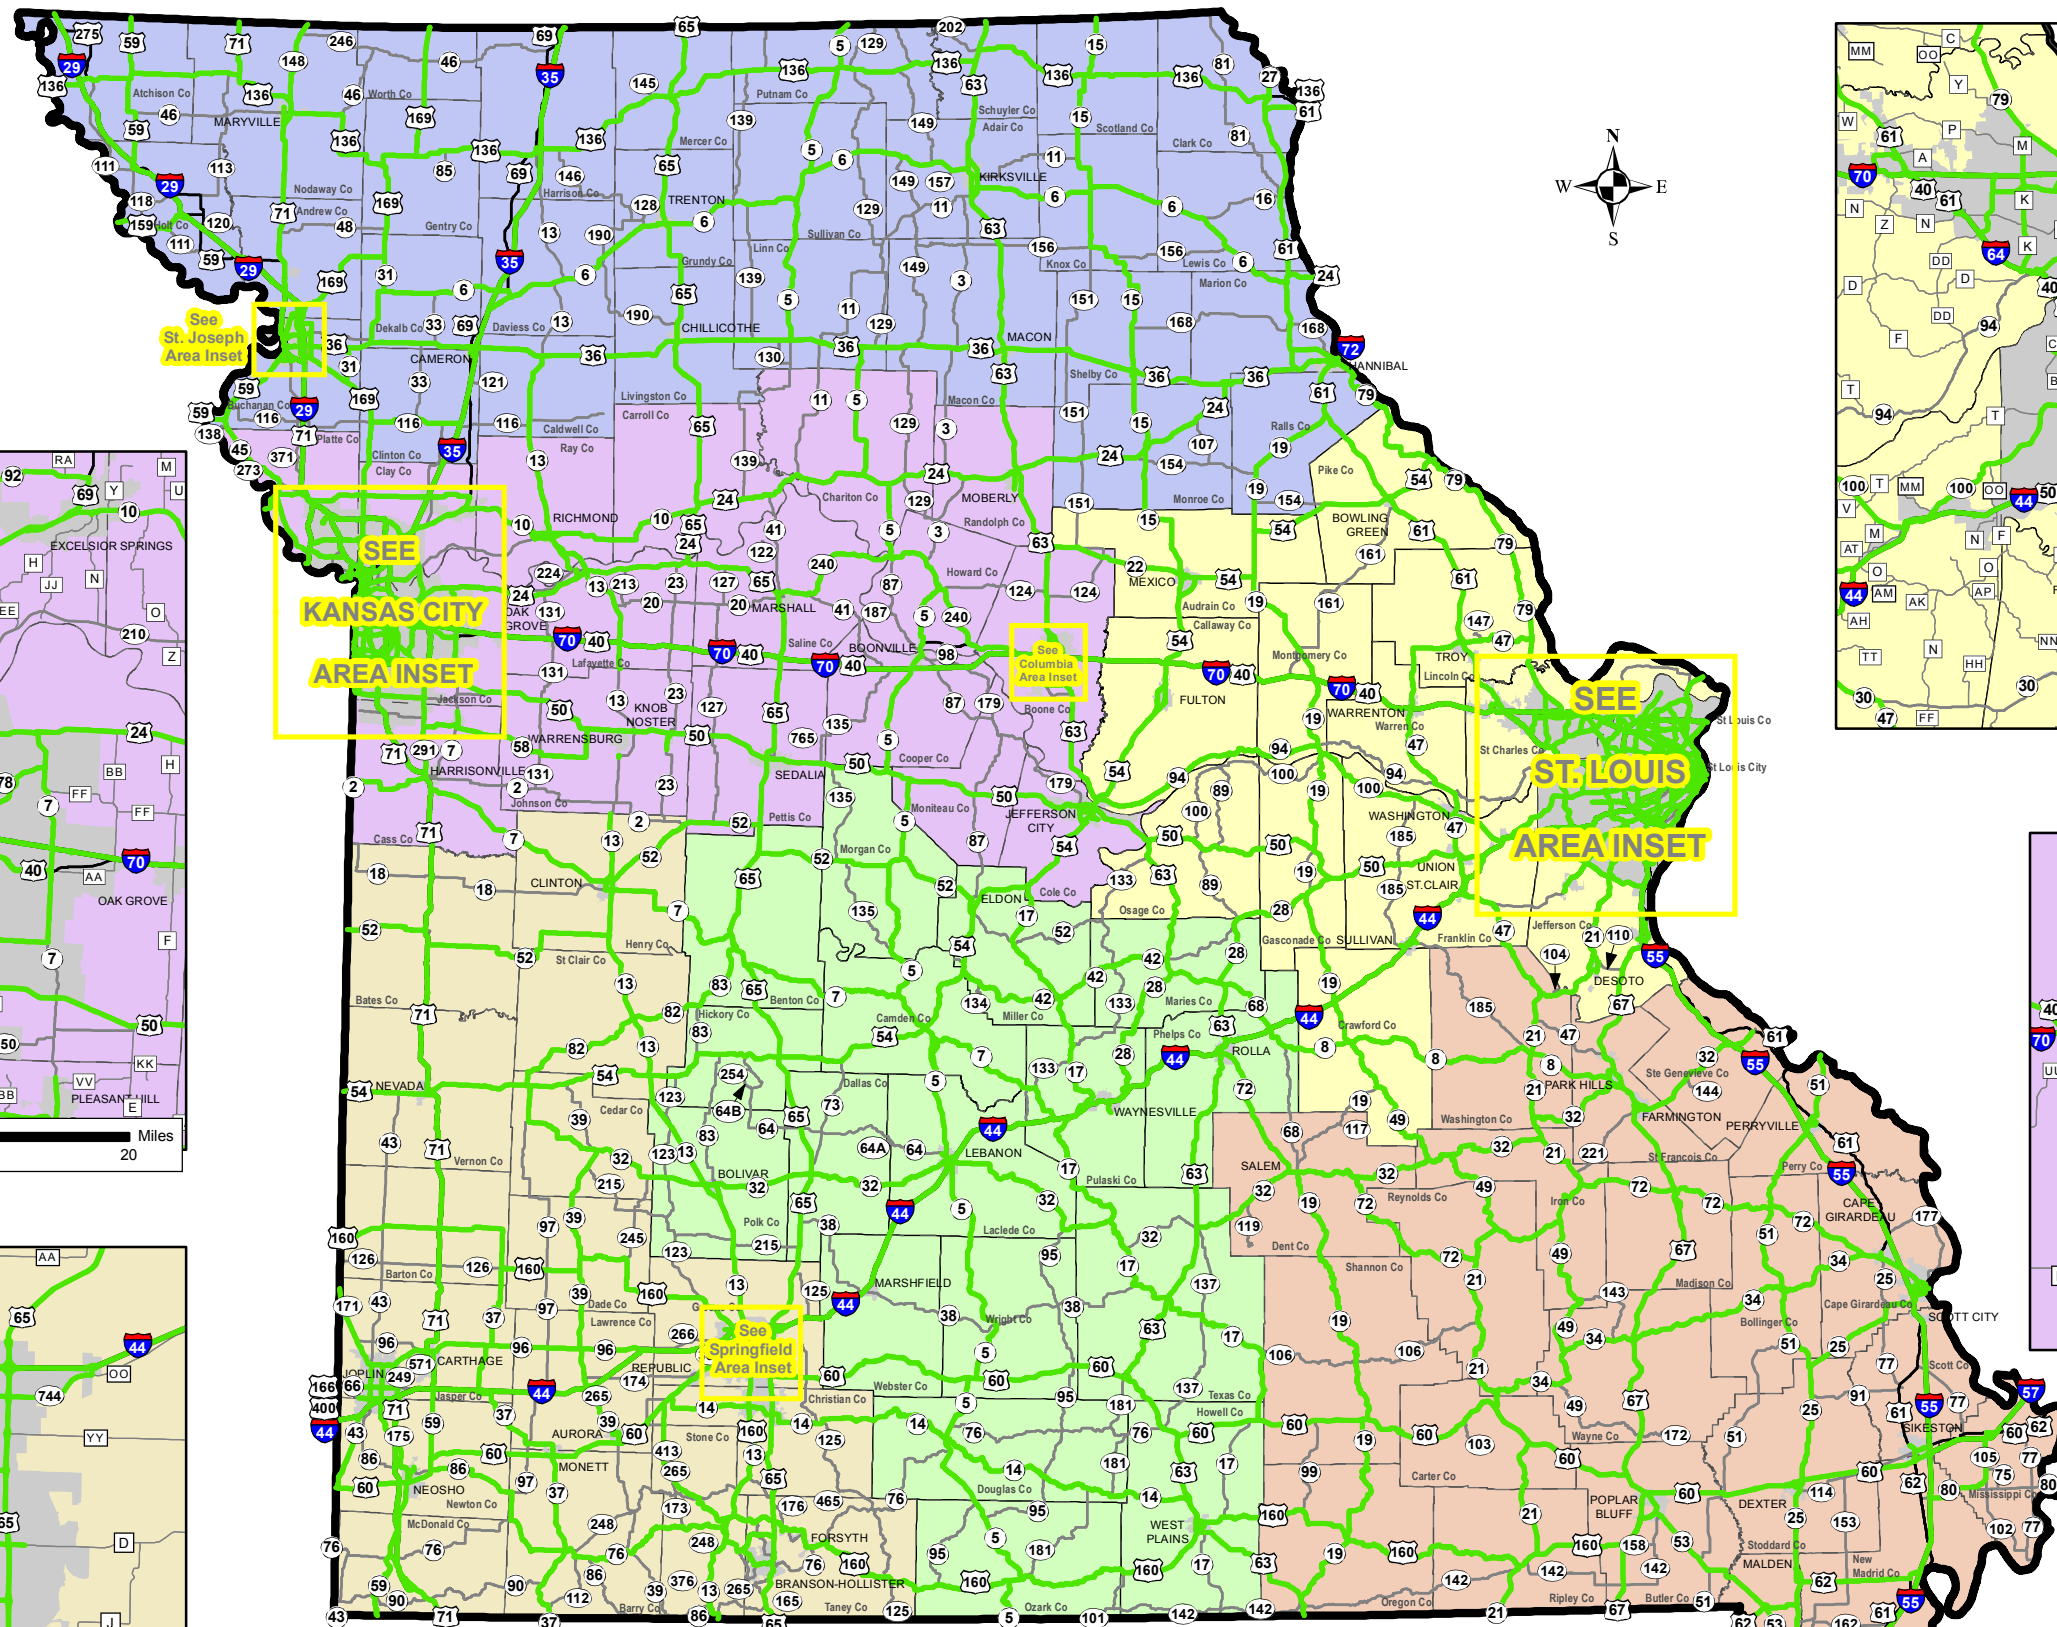

St. Joseph Area

MoDOT Controlled Travelways for Junkyards by Outdoor Advertising Area

St. Louis Area

Kansas City Area

SEE
KANSAS CITY
AREA INSET

SEE
COLUMBIA
AREA INSET

SEE
ST. LOUIS
AREA INSET

Columbia Area

Springfield Area

- MoDOT Controlled Travelways for Junkyards
- - County Boundary
- Urban Areas

Joyce Musick
Outdoor Advertising Manager
P.O. Box 270
Jefferson City, MO 65102
Phone 573-522-6151
Fax 573-751-3642
Joyce.Musick@modot.mo.gov