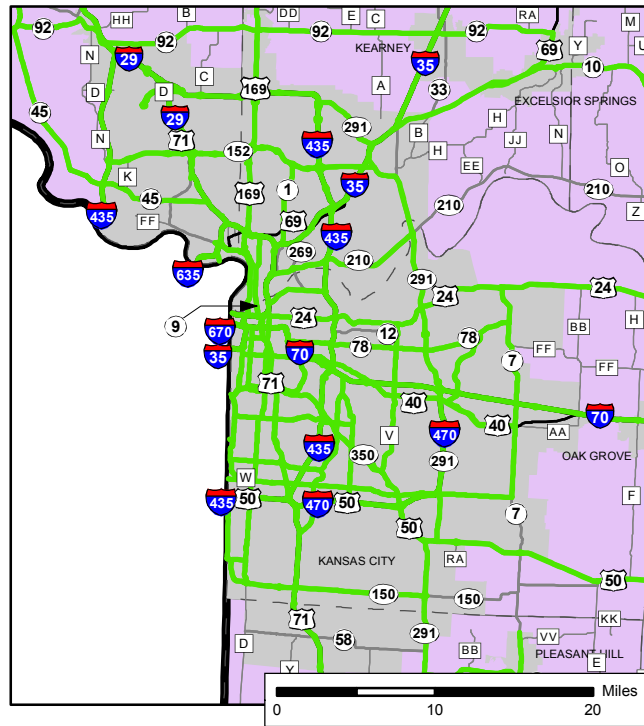

St. Joseph Area

MoDOT Controlled Travelways for Junkyards by Outdoor Advertising Area

St. Louis Area

Kansas City Area

SEE
KANSAS CITY
AREA INSET

SEE
COLUMBIA
AREA INSET

SEE
ST. LOUIS
AREA INSET

Columbia Area

Springfield Area

- MoDOT Controlled Travelways for Junkyards
- - County Boundary
- Urban Areas

Joyce Musick
Outdoor Advertising Manager
P.O. Box 270
Jefferson City, MO 65102
Phone 573-522-6151
Fax 573-751-3642
Joyce.Musick@modot.mo.gov