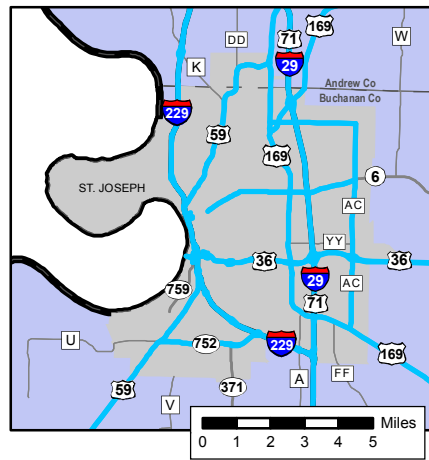

St. Joseph Area

MoDOT Outdoor Advertising Controlled Travelways by Outdoor Advertising Area

St. Louis Area

Kansas City Area

Springfield Area

See St. Joseph Area Inset

SEE KANSAS CITY AREA INSET

See Columbia Area Inset

SEE ST. LOUIS AREA INSET

See Springfield Area Inset

-  Outdoor Advertising Controlled Travelways
-  County Boundary
-  Urban Areas

Columbia Area

Joyce Musick
 Outdoor Advertising Manager
 P.O. Box 270
 Jefferson City, MO 65102
 Phone 573-522-6151
 Fax 573-751-3642
 Joyce.Musick@modot.mo.gov