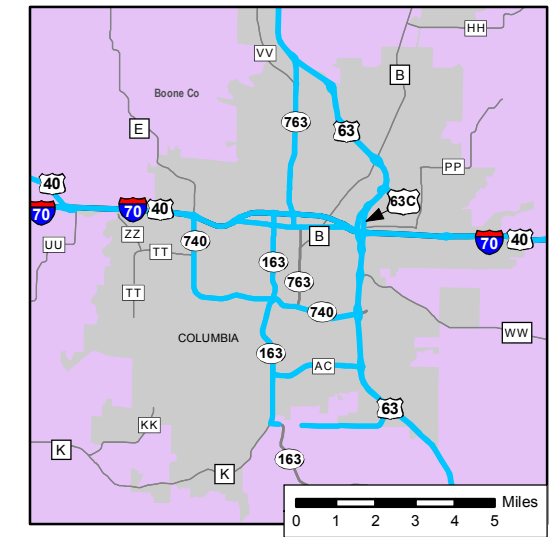

St. Joseph Area

MoDOT Outdoor Advertising Controlled Travelways by Outdoor Advertising Area

St. Louis Area

Kansas City Area

Springfield Area

See St. Joseph Area Inset

SEE KANSAS CITY AREA INSET

See Columbia Area Inset

SEE ST. LOUIS AREA INSET

See Springfield Area Inset

-  Outdoor Advertising Controlled Travelways
-  County Boundary
-  Urban Areas

Columbia Area

Joyce Musick
 Outdoor Advertising Manager
 P.O. Box 270
 Jefferson City, MO 65102
 Phone 573-522-6151
 Fax 573-751-3642
 Joyce.Musick@modot.mo.gov