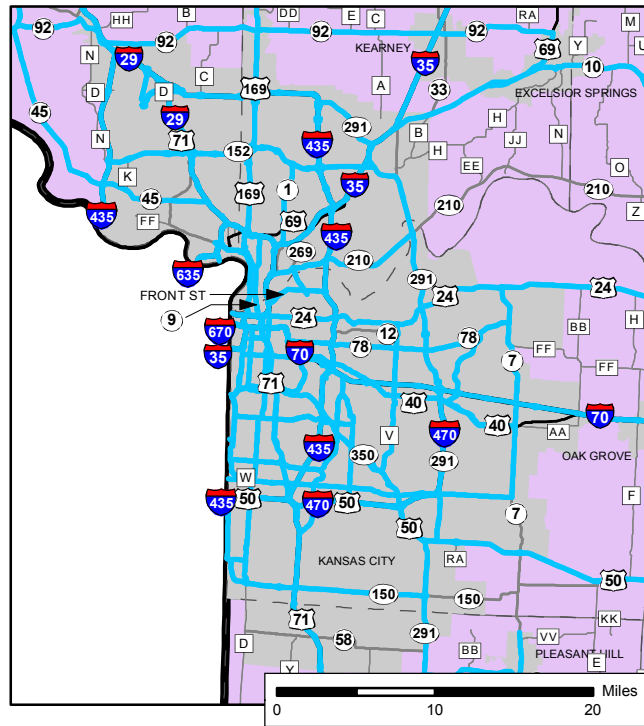

St. Joseph Area

MoDOT Outdoor Advertising Controlled Travelways by Outdoor Advertising Area

St. Louis Area

Kansas City Area

Springfield Area

See St. Joseph Area Inset

SEE KANSAS CITY AREA INSET

See Columbia Area Inset

SEE ST. LOUIS AREA INSET

See Springfield Area Inset

-  Outdoor Advertising Controlled Travelways
-  County Boundary
-  Urban Areas

Columbia Area

Joyce Musick
 Outdoor Advertising Manager
 P.O. Box 270
 Jefferson City, MO 65102
 Phone 573-522-6151
 Fax 573-751-3642
 Joyce.Musick@modot.mo.gov