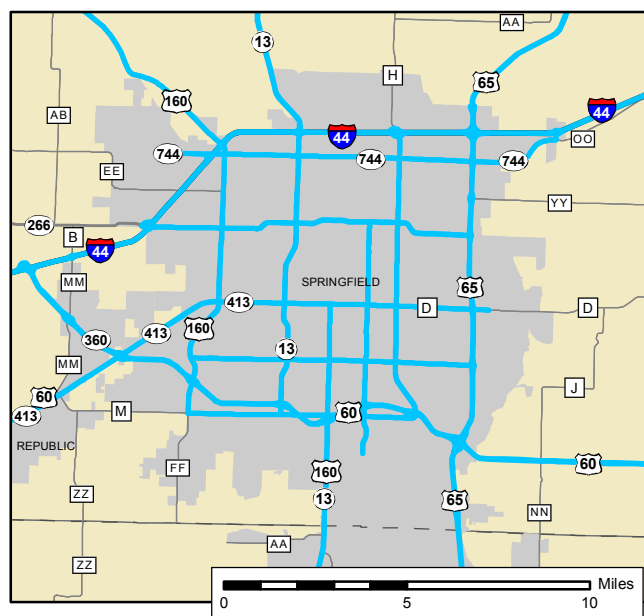

St. Joseph Area

MoDOT Outdoor Advertising Controlled Travelways by Outdoor Advertising Area

St. Louis Area

Kansas City Area

Springfield Area

See St. Joseph Area Inset

SEE KANSAS CITY AREA INSET

See Columbia Area Inset

SEE ST. LOUIS AREA INSET

See Springfield Area Inset

-  Outdoor Advertising Controlled Travelways
-  County Boundary
-  Urban Areas

Columbia Area

Joyce Musick
 Outdoor Advertising Manager
 P.O. Box 270
 Jefferson City, MO 65102
 Phone 573-522-6151
 Fax 573-751-3642
 Joyce.Musick@modot.mo.gov