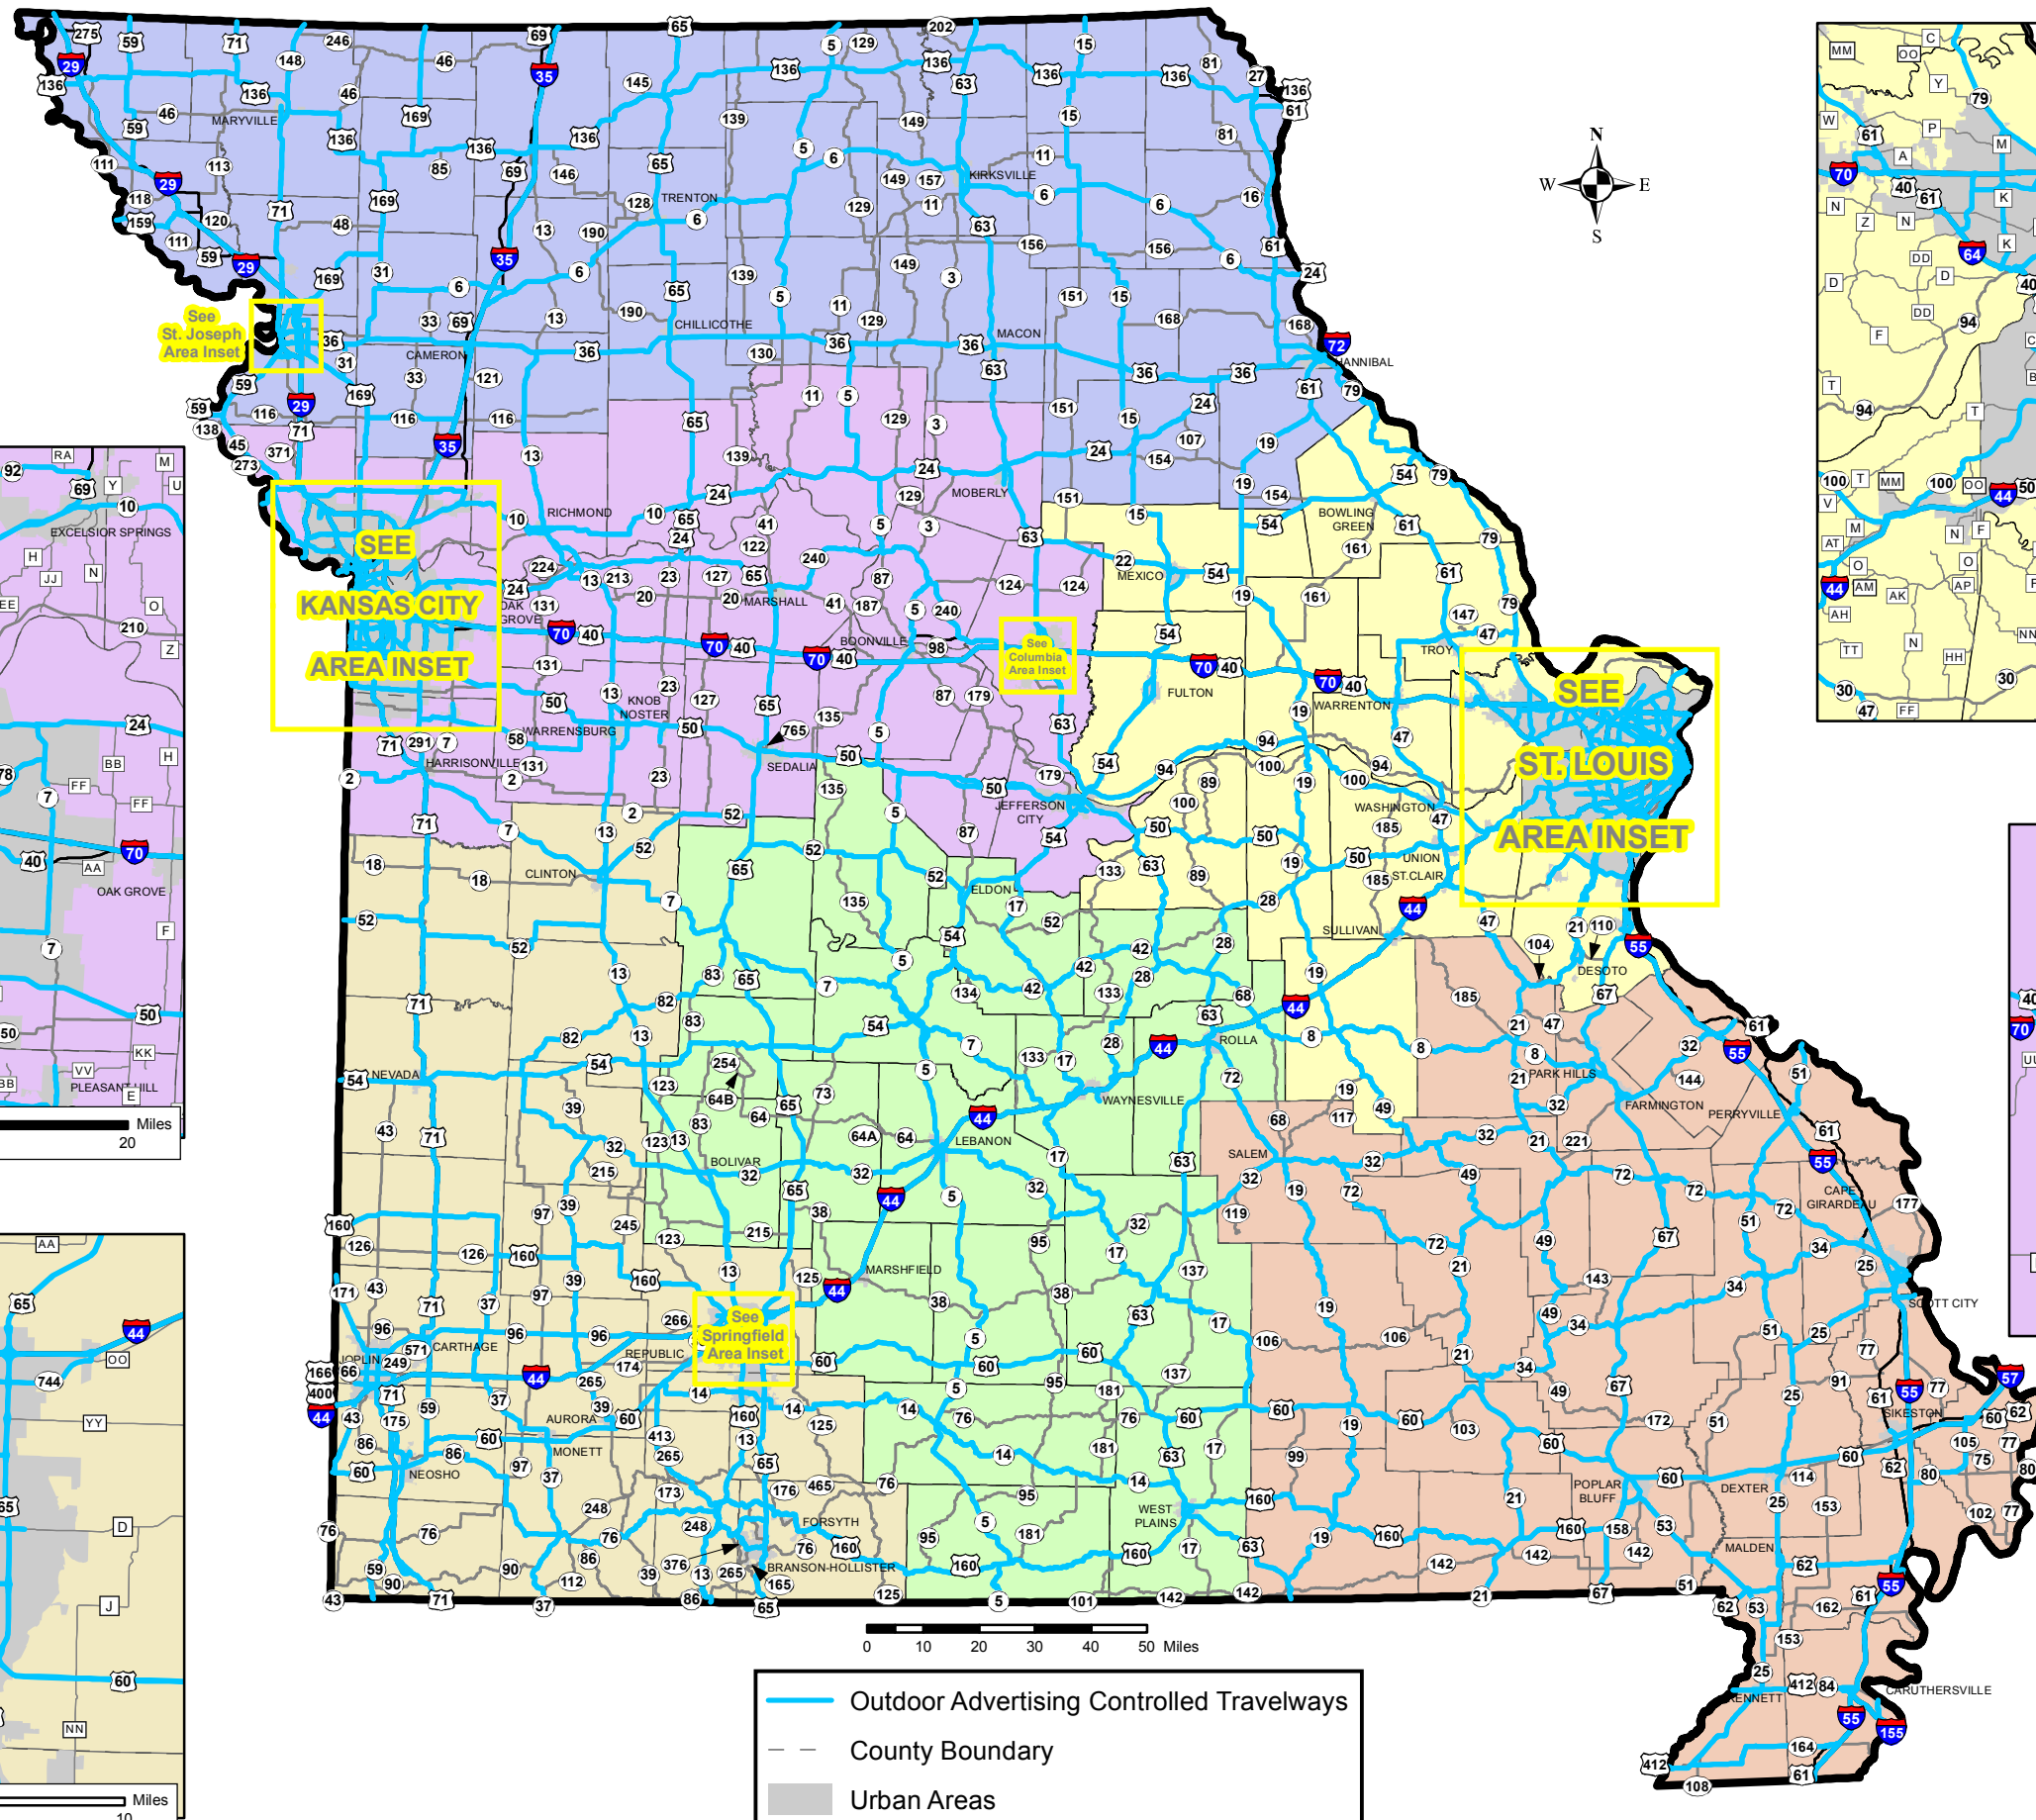

St. Joseph Area

MoDOT Outdoor Advertising Controlled Travelways by Outdoor Advertising Area

St. Louis Area

Kansas City Area

Springfield Area

See St. Joseph Area Inset

SEE KANSAS CITY AREA INSET

See Columbia Area Inset

SEE ST. LOUIS AREA INSET

See Springfield Area Inset

-  Outdoor Advertising Controlled Travelways
-  County Boundary
-  Urban Areas

Columbia Area

Joyce Musick
 Outdoor Advertising Manager
 P.O. Box 270
 Jefferson City, MO 65102
 Phone 573-522-6151
 Fax 573-751-3642
 Joyce.Musick@modot.mo.gov