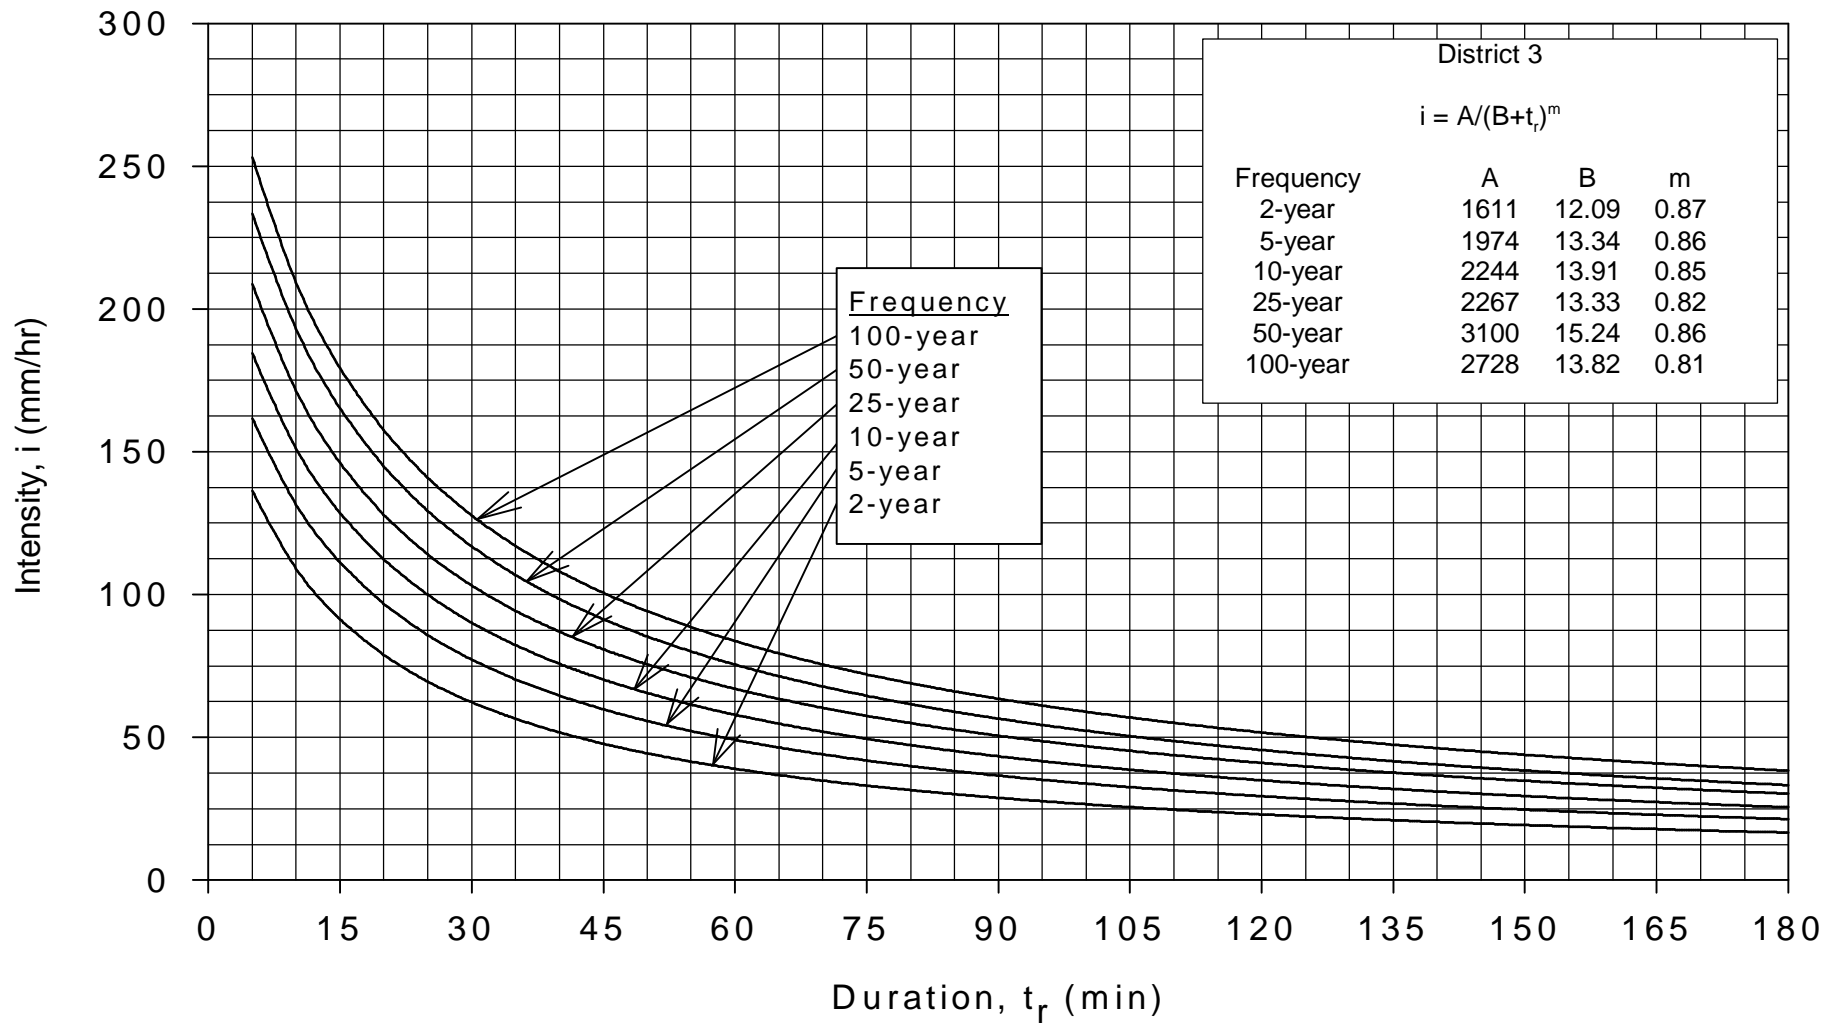

Rainfall Intensity-Duration-Frequency Curves for MoDOT District 3

Rainfall Intensity-Duration-Frequency Curves for MoDOT District 3