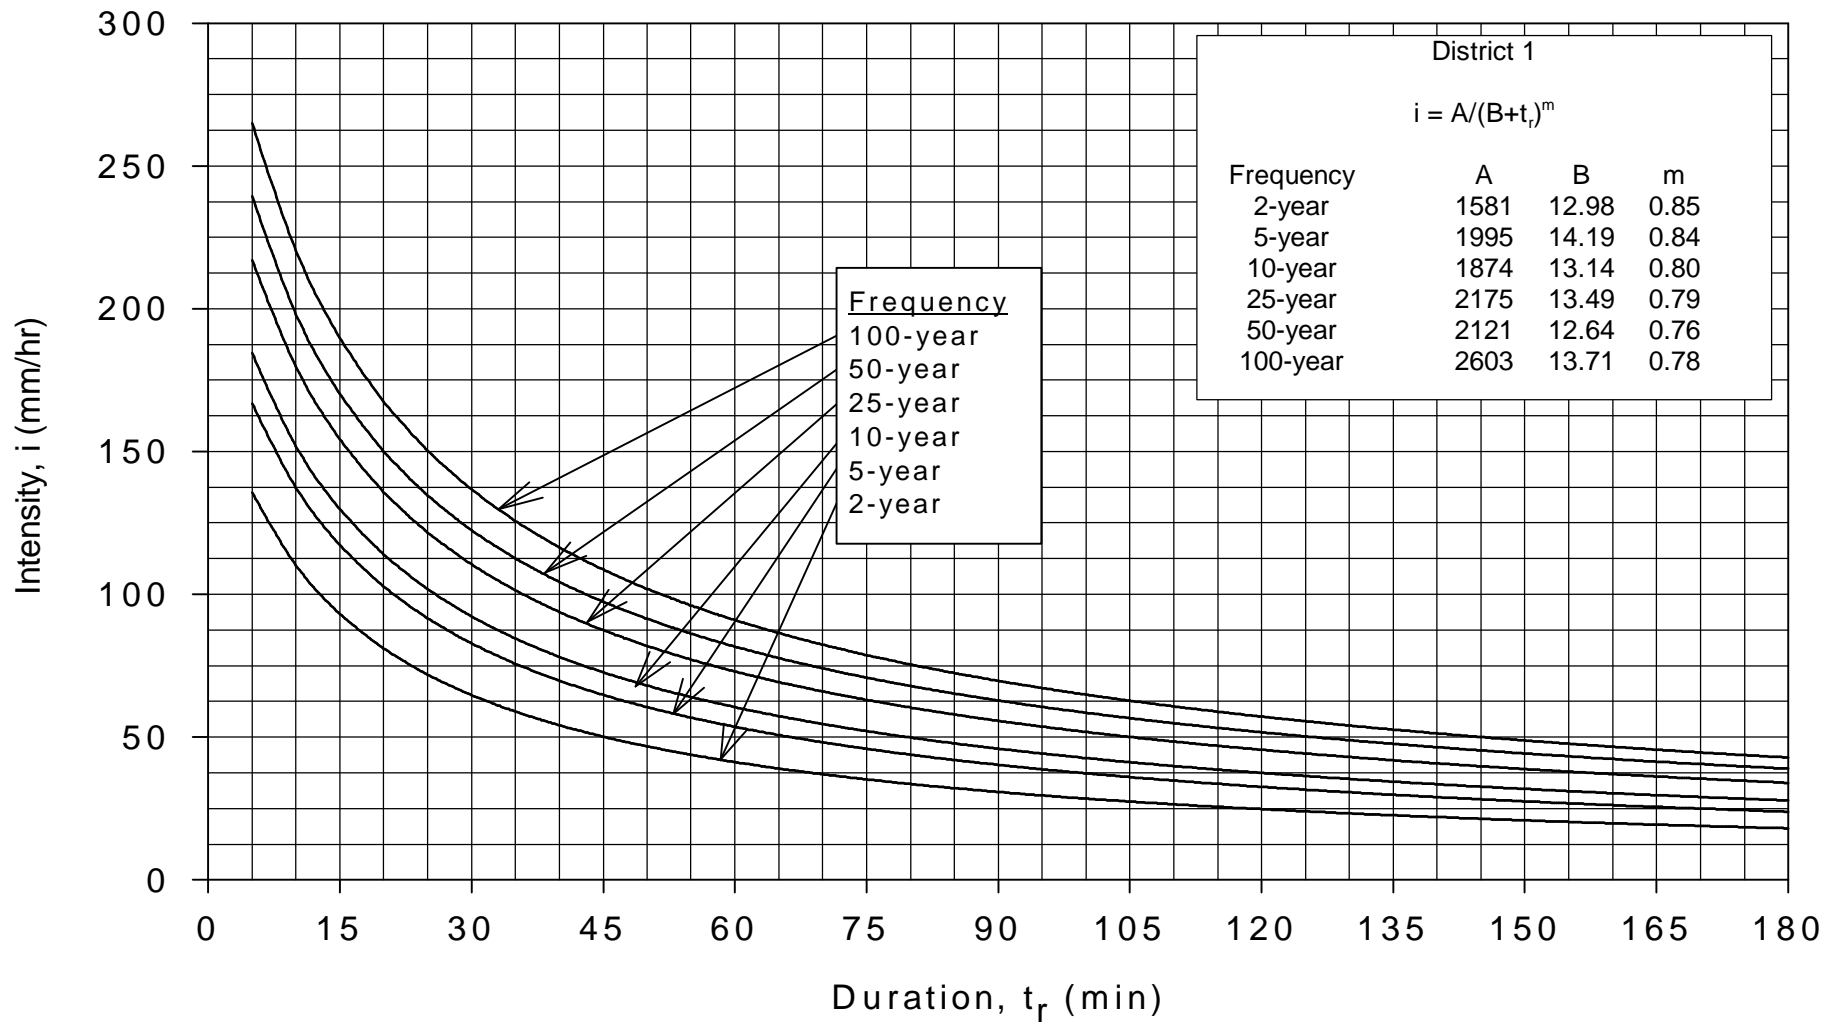

Rainfall Intensity-Duration-Frequency Curves for MoDOT District 1

Rainfall Intensity-Duration-Frequency Curves for MoDOT District 1