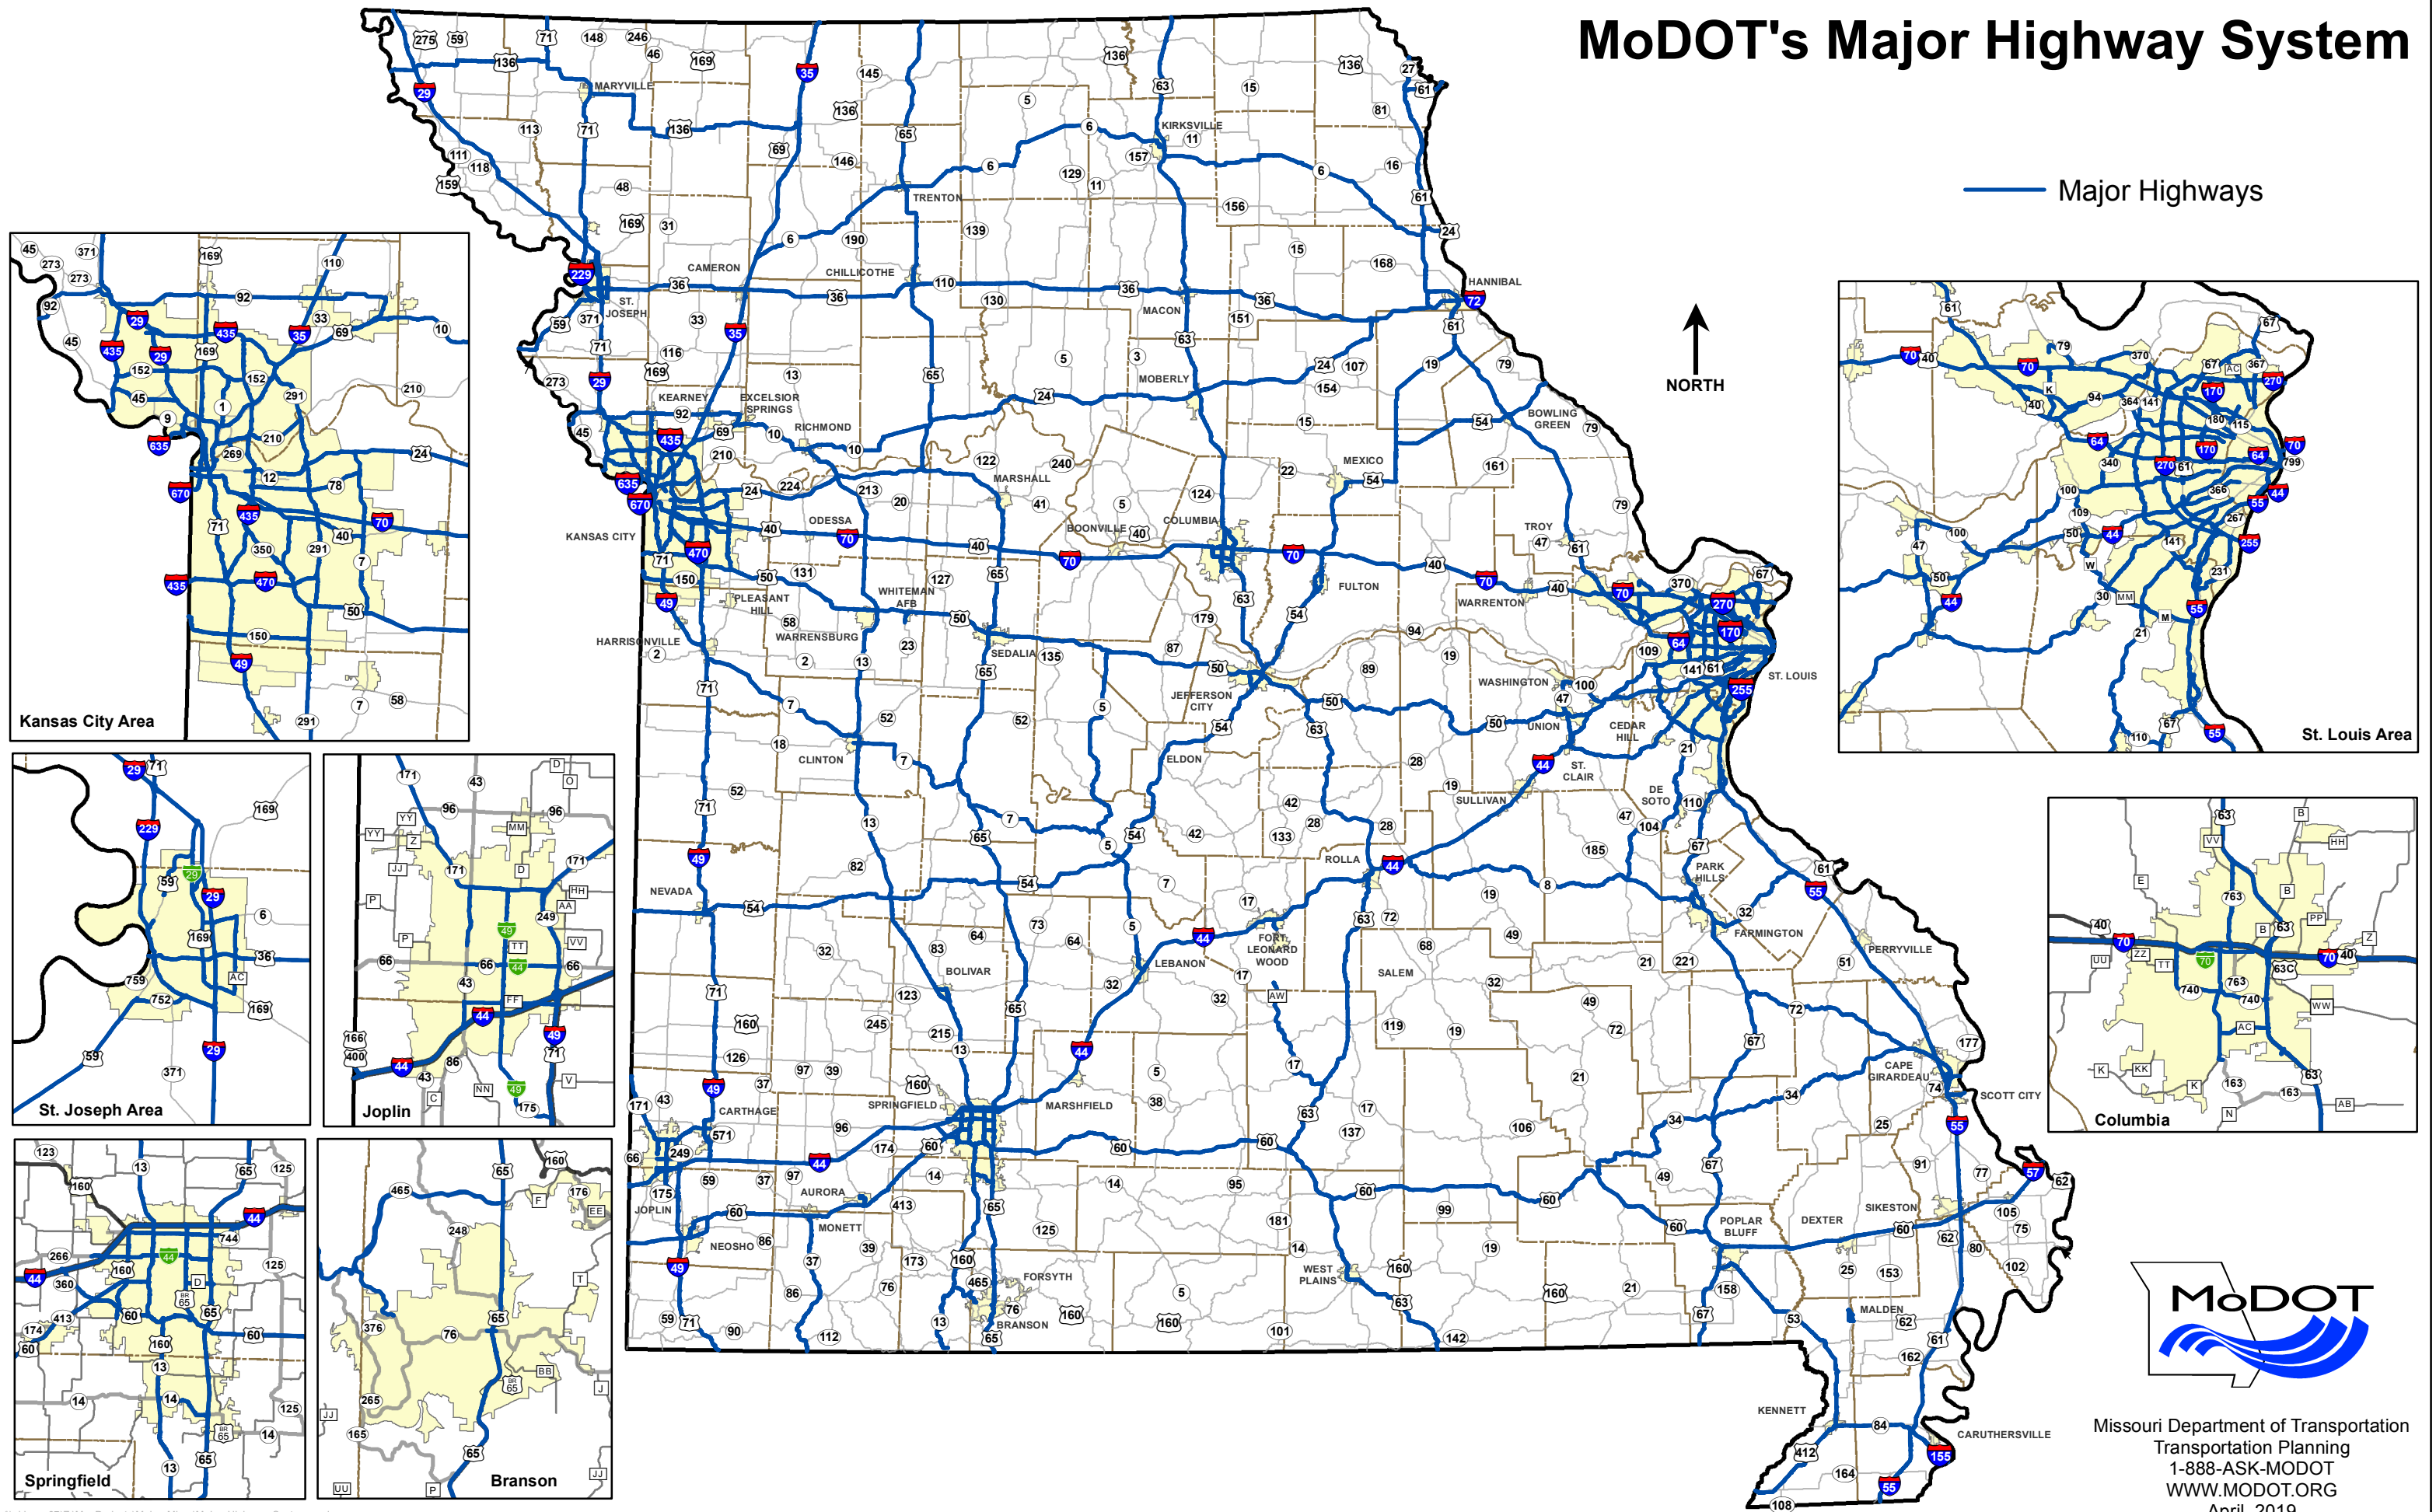

# MoDOT's Major Highway System

— Major Highways

Missouri Department of Transportation  
Transportation Planning  
1-888-ASK-MODOT  
WWW.MODOT.ORG  
April, 2019

(\\gh4wp07\Z:\MapProjects\Major\_Minor\Major\_Highway\_System.mxd